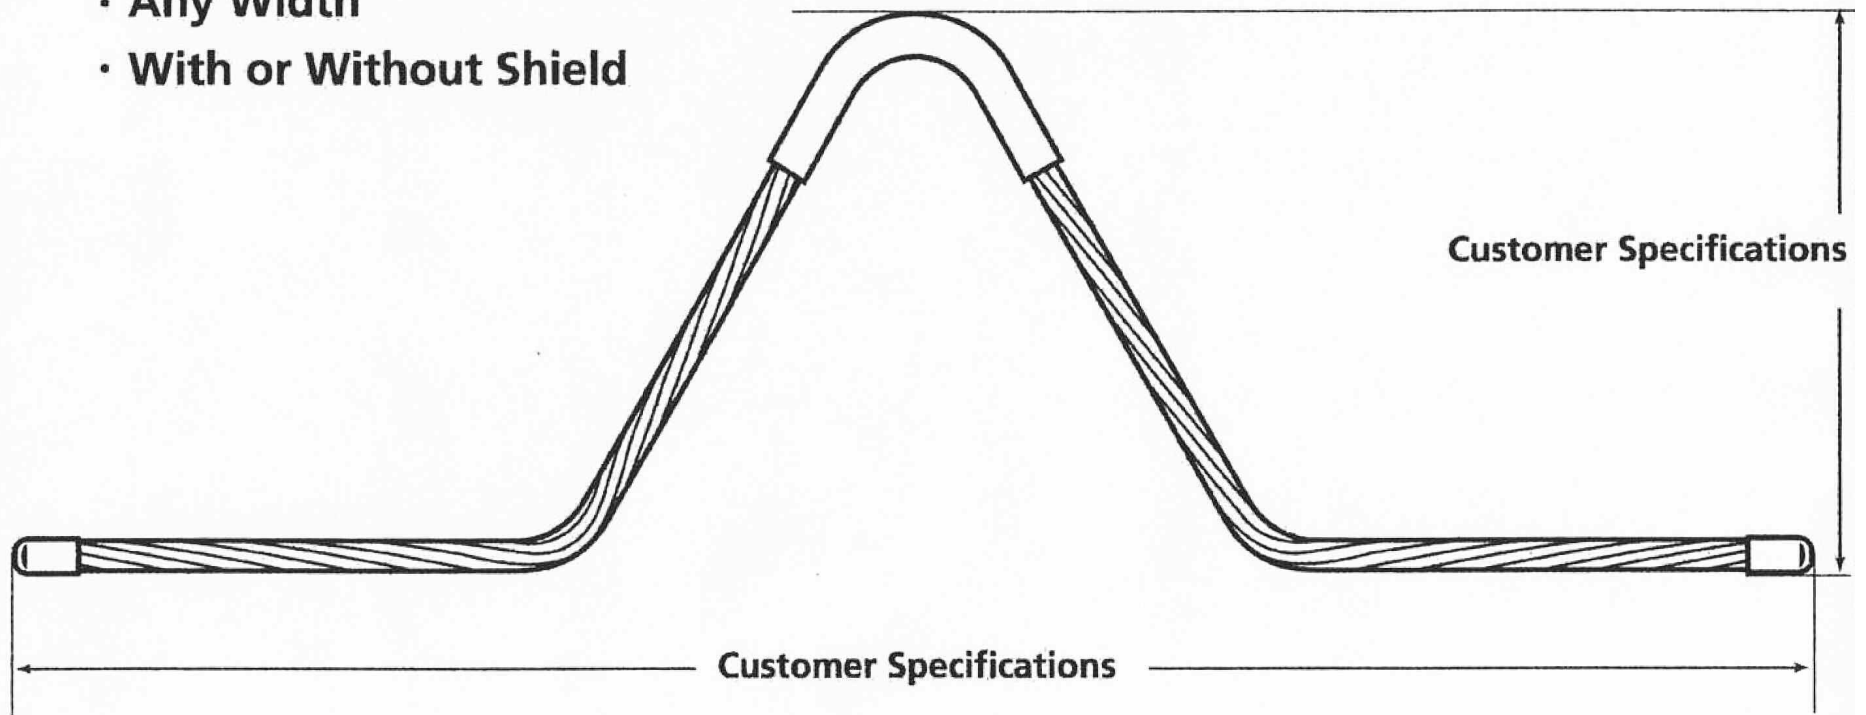

Custom Pulling Iron

- Any Height
- Any Width
- With or Without Shield

MB

PULLING IRON

MEADOW BURKE

(877) 518-7665

MeadowBurke.com