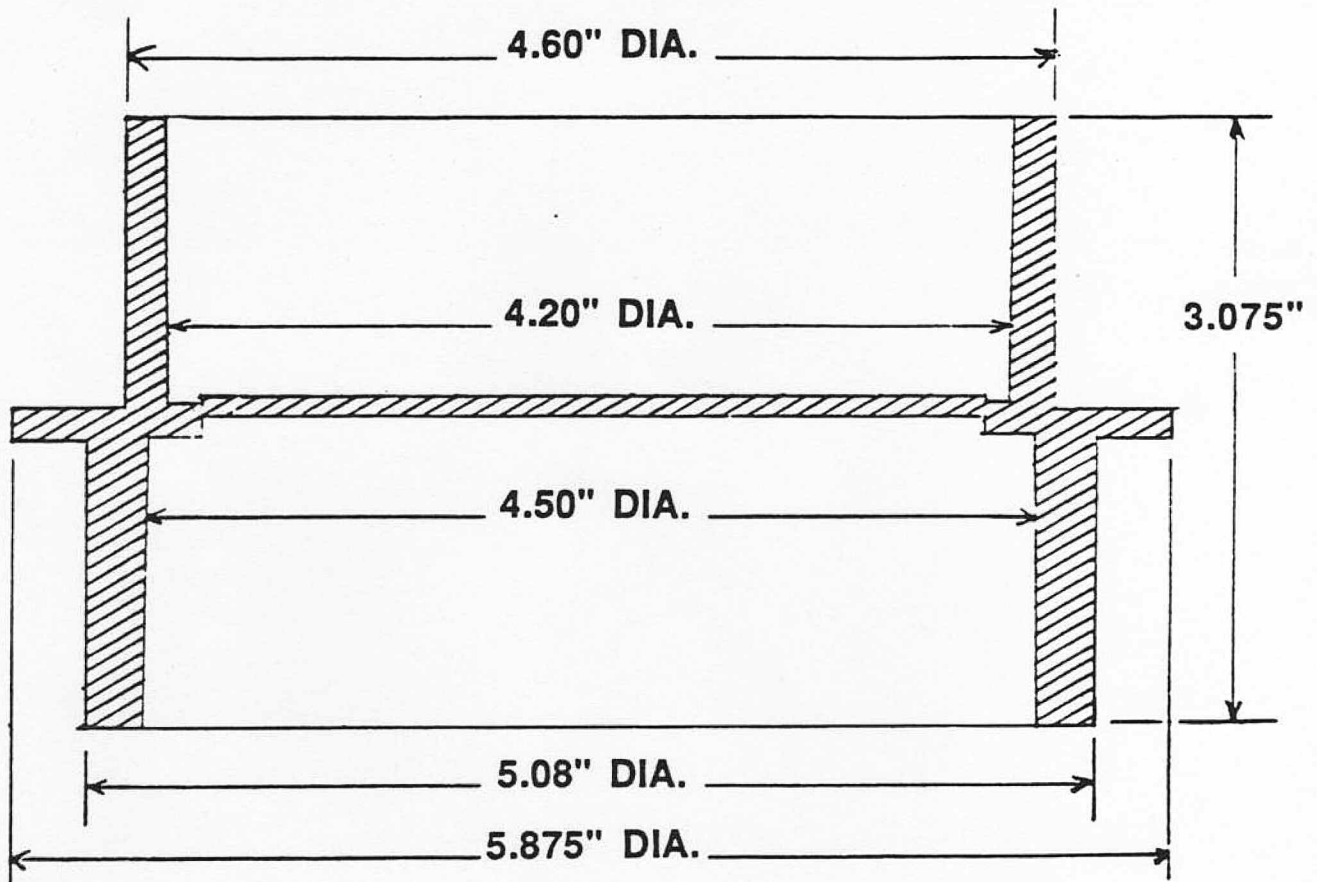

4" TANK COUPLING

PART NO. C4035M

MEADOW BURKE

(877) 518-7665

MeadowBurke.com