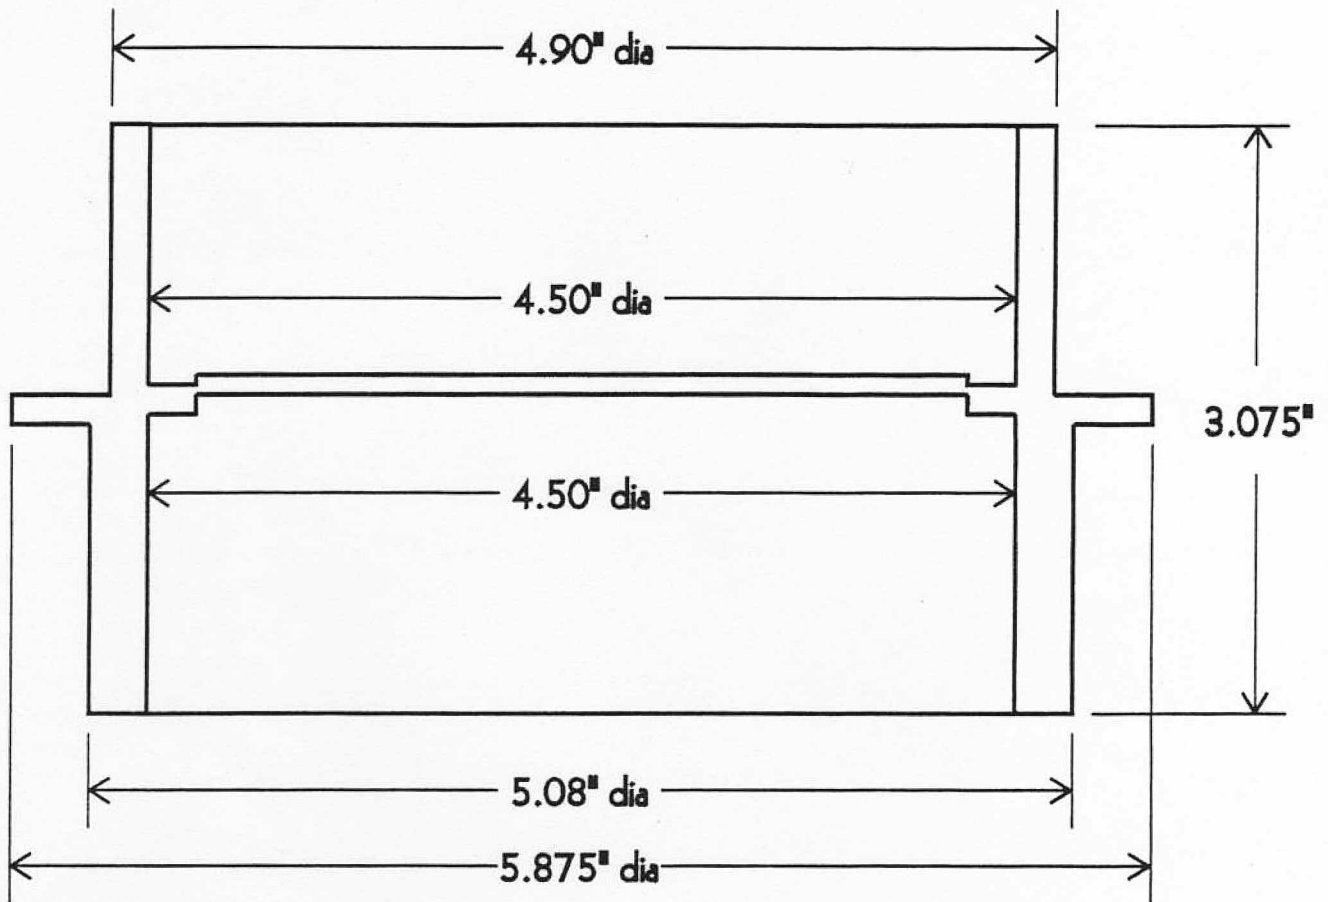

(877) 518-7665

MeadowBurke.com

4" TANK COUPLING

PART NO. C4040

MEADOW BURKE

(877) 518-7665

MeadowBurke.com

4" TANK COUPLING