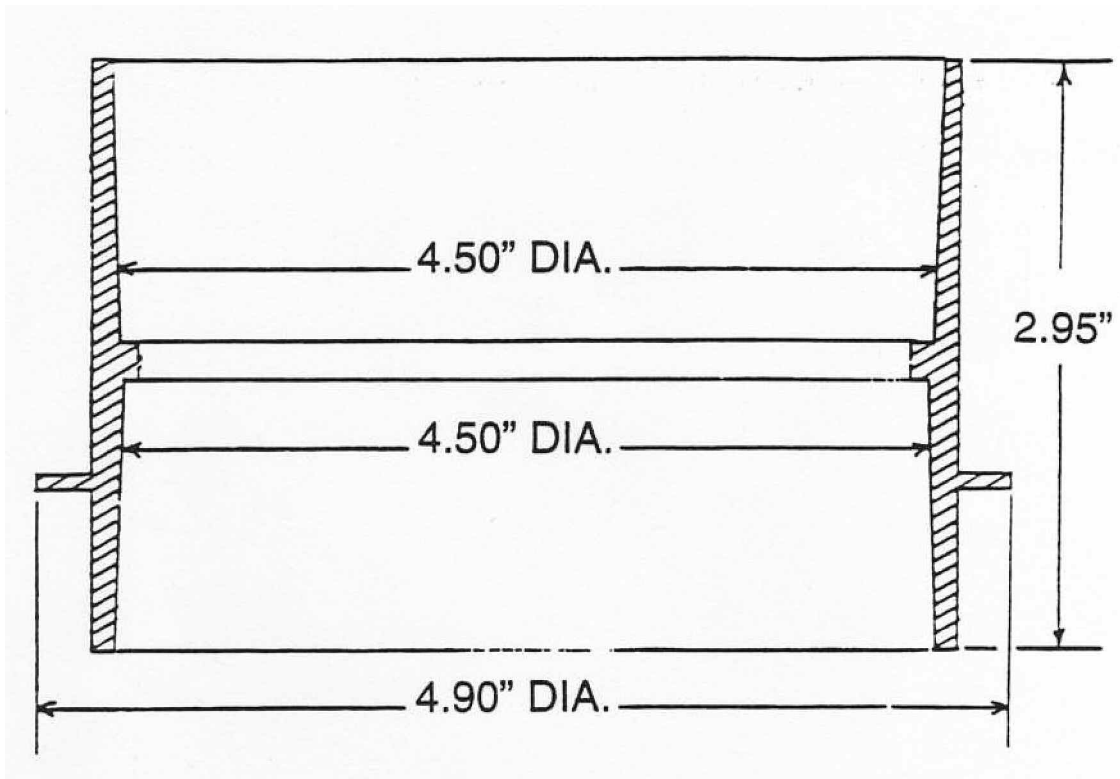

4" TANK COUPLING

PART NO. C4040

MEADOW BURKE

(877) 518-7665

MeadowBurke.com