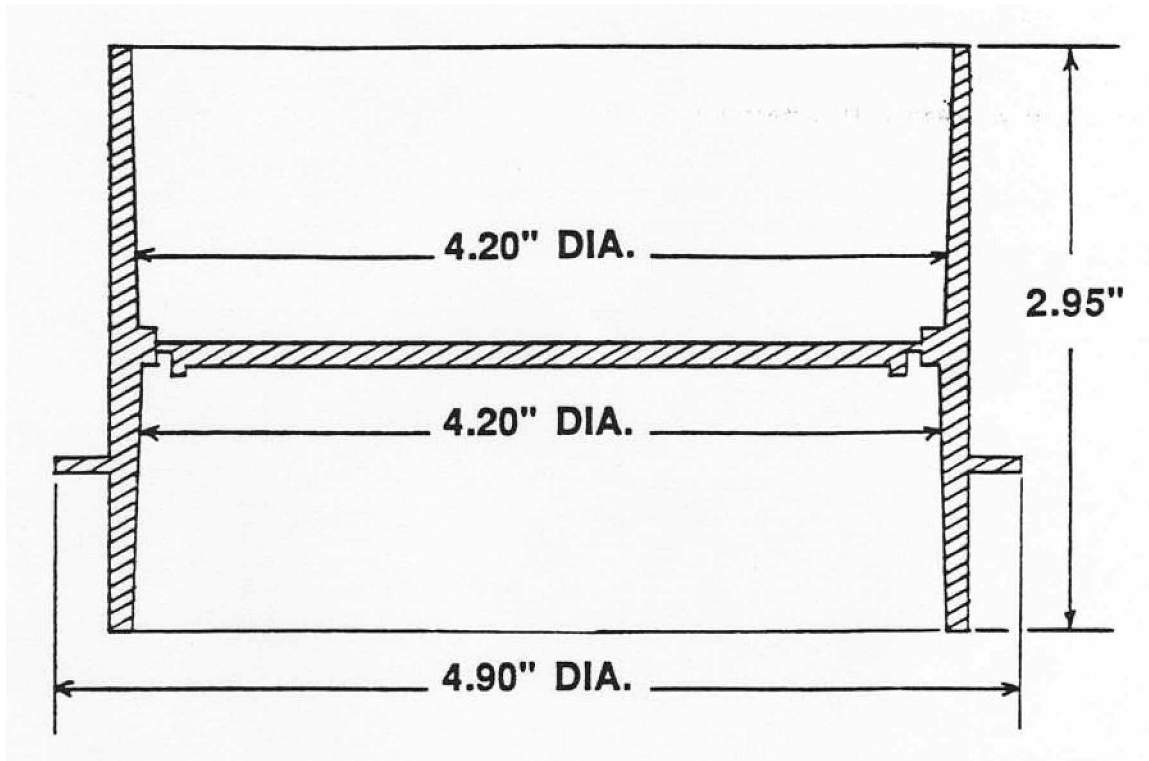

4" TANK COUPLING
PART NO. C135M

MEADOW BURKE

(877) 518-7665

MeadowBurke.com

4" TANK COUPLING
PART NO. C3535

MEADOW BURKE

(877) 518-7665

MeadowBurke.com