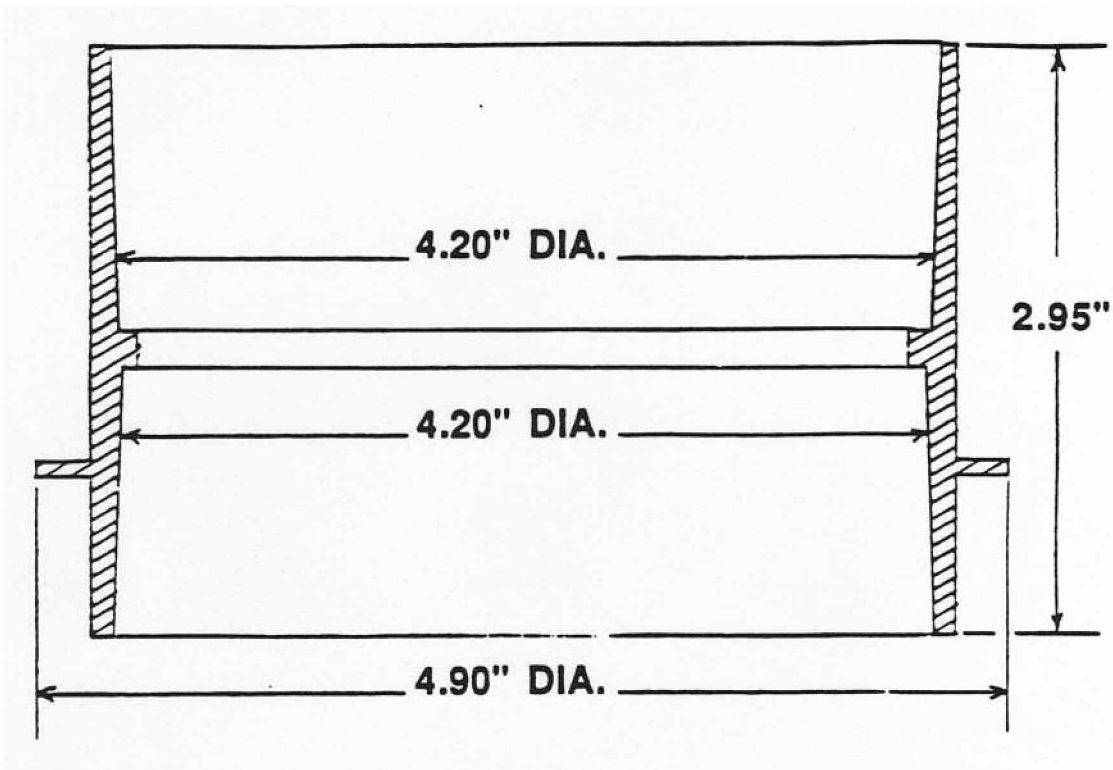

4" TANK COUPLING
PART NO. C135M

MEADOW BURKE

(877) 518-7665

MeadowBurke.com

4" TANK COUPLING
PART NO. C3535

MEADOW BURKE

(877) 518-7665

MeadowBurke.com

4" TANK COUPLING

PART NO. C3535M

MEADOW BURKE

(877) 518-7665

MeadowBurke.com

4" TANK COUPLING

PART NO. C4035M

MEADOW BURKE