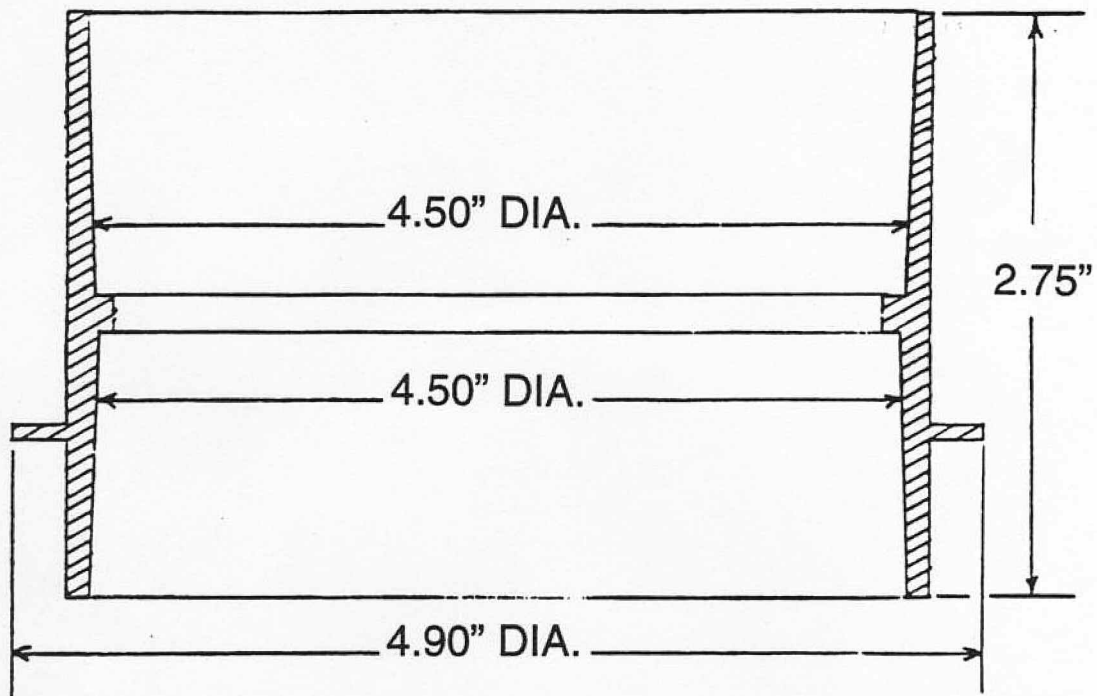

4" TANK COUPLING

PART NO. C4040S

MEADOW BURKE

(877) 518-7665

MeadowBurke.com