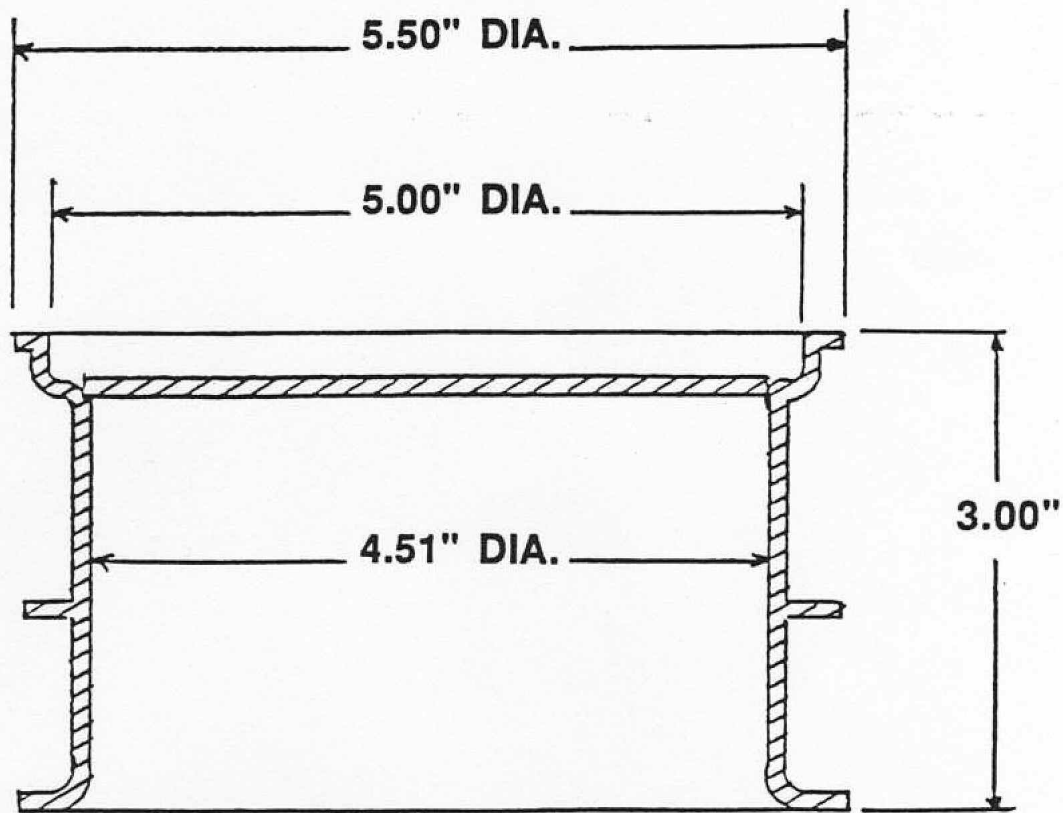

4" DUCT TERMINATOR
PART NO. T4000

MEADOW BURKE

(877) 518-7665

MeadowBurke.com