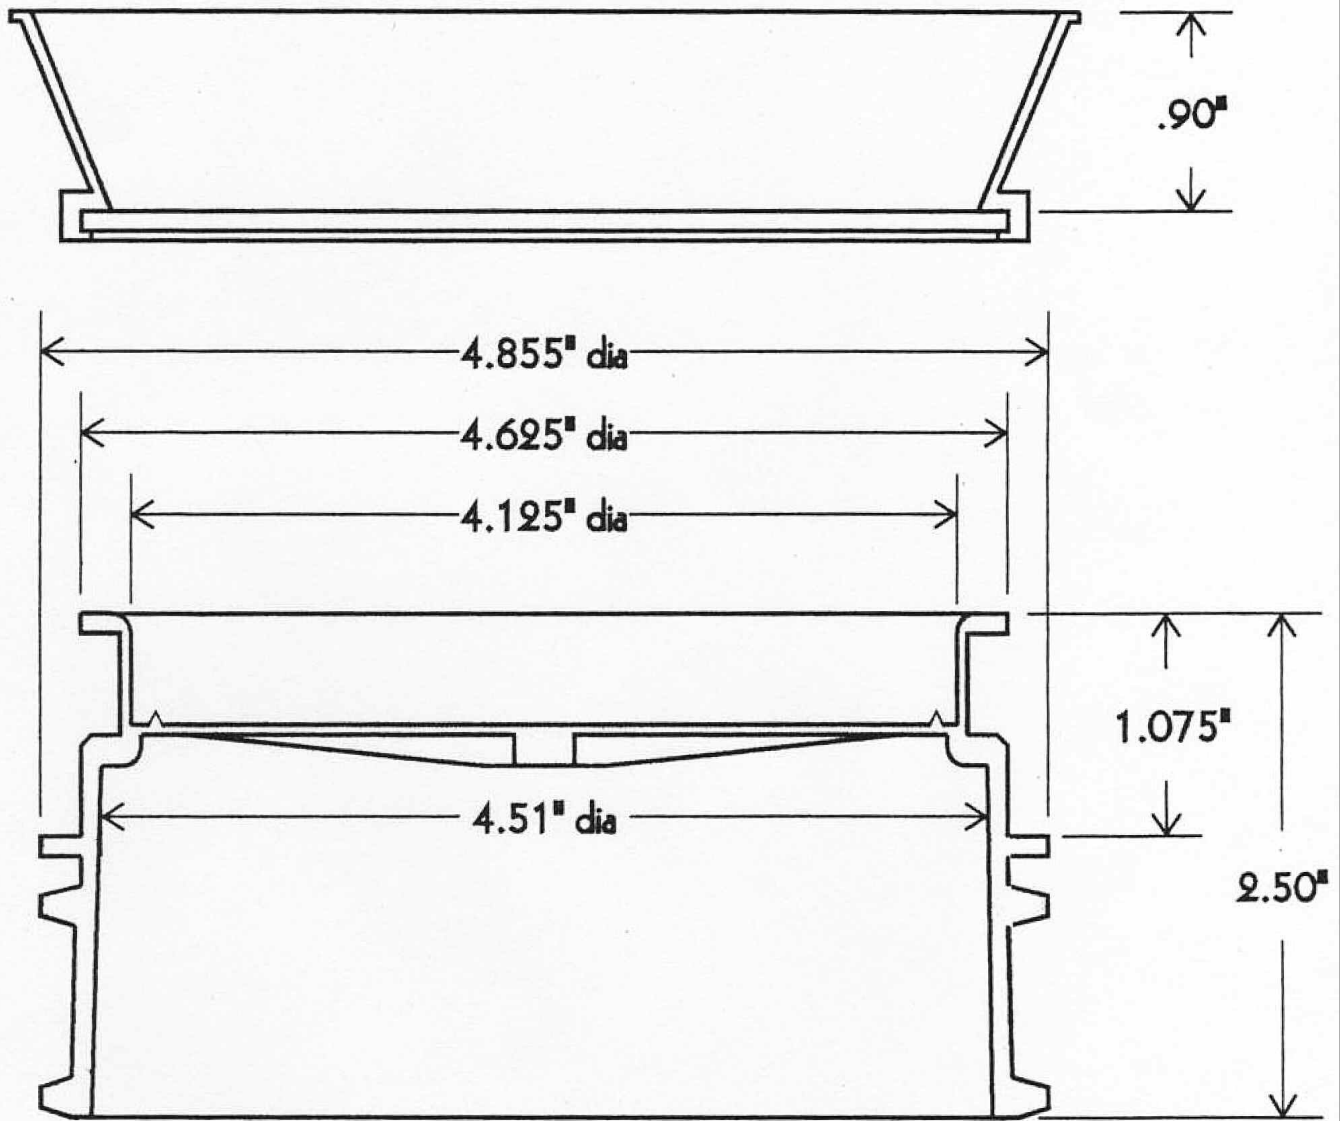

MeadowBurke.com

**4.5" DUCT TERMINATOR**  
PART NO. T4501

**MEADOW BURKE**

(877) 518-7665

MeadowBurke.com