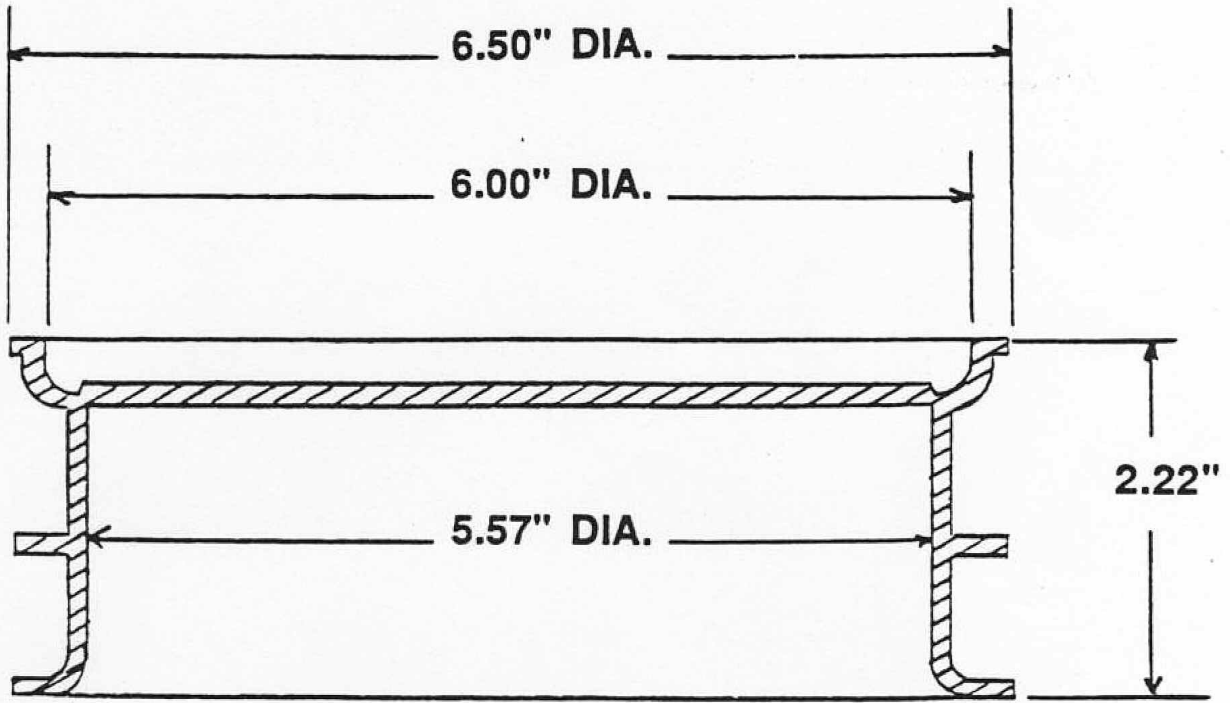

## 4.5" DUCT TERMINATOR

PART NO. T4504

**MEADOW BURKE**

(877) 518-7665

MeadowBurke.com

**5" DUCT TERMINATOR**  
PART NO. T5000

**MEADOW BURKE**

(877) 518-7665