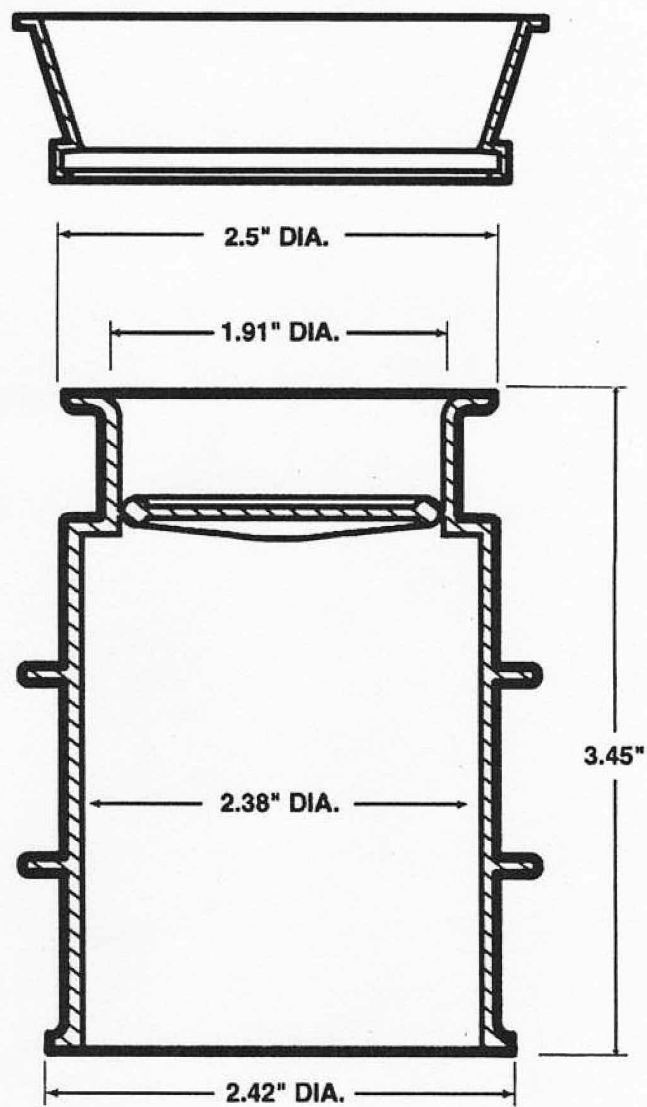

**2" DUCT TERMINATOR**  
PART NO. T2000

**MEADOW BURKE**

(877) 518-7665

MeadowBurke.com