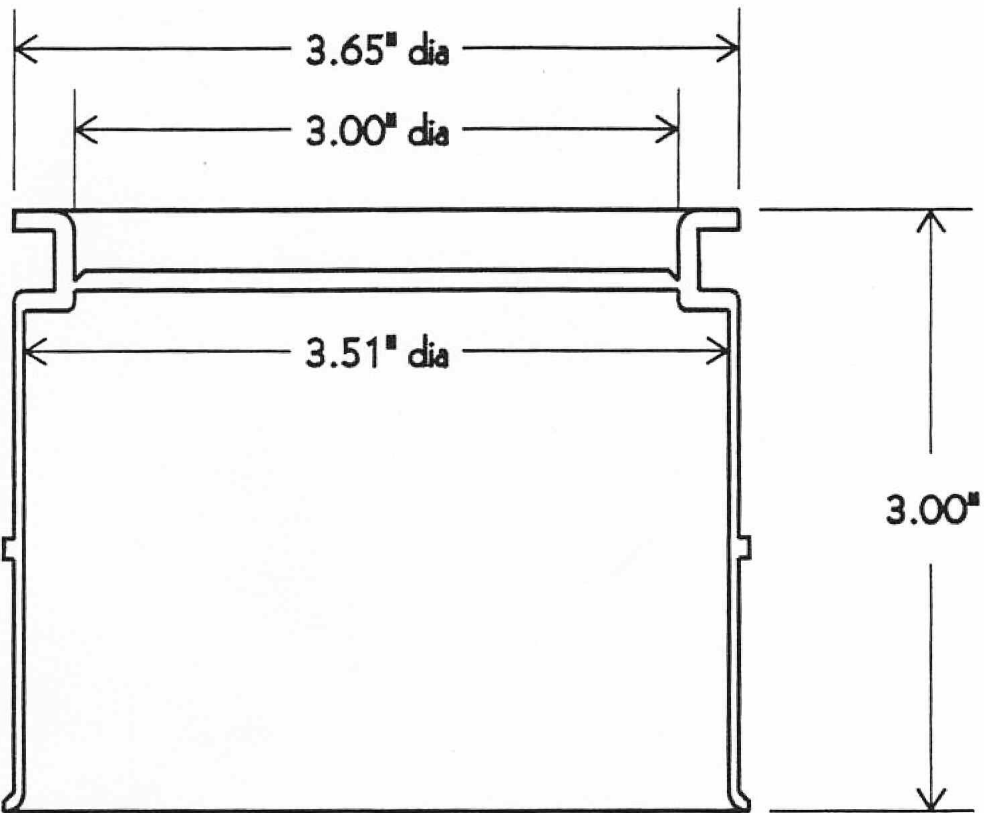

3" DUCT TERMINATOR

PART NO. T3000

MEADOW BURKE

(877) 518-7665

MeadowBurke.com