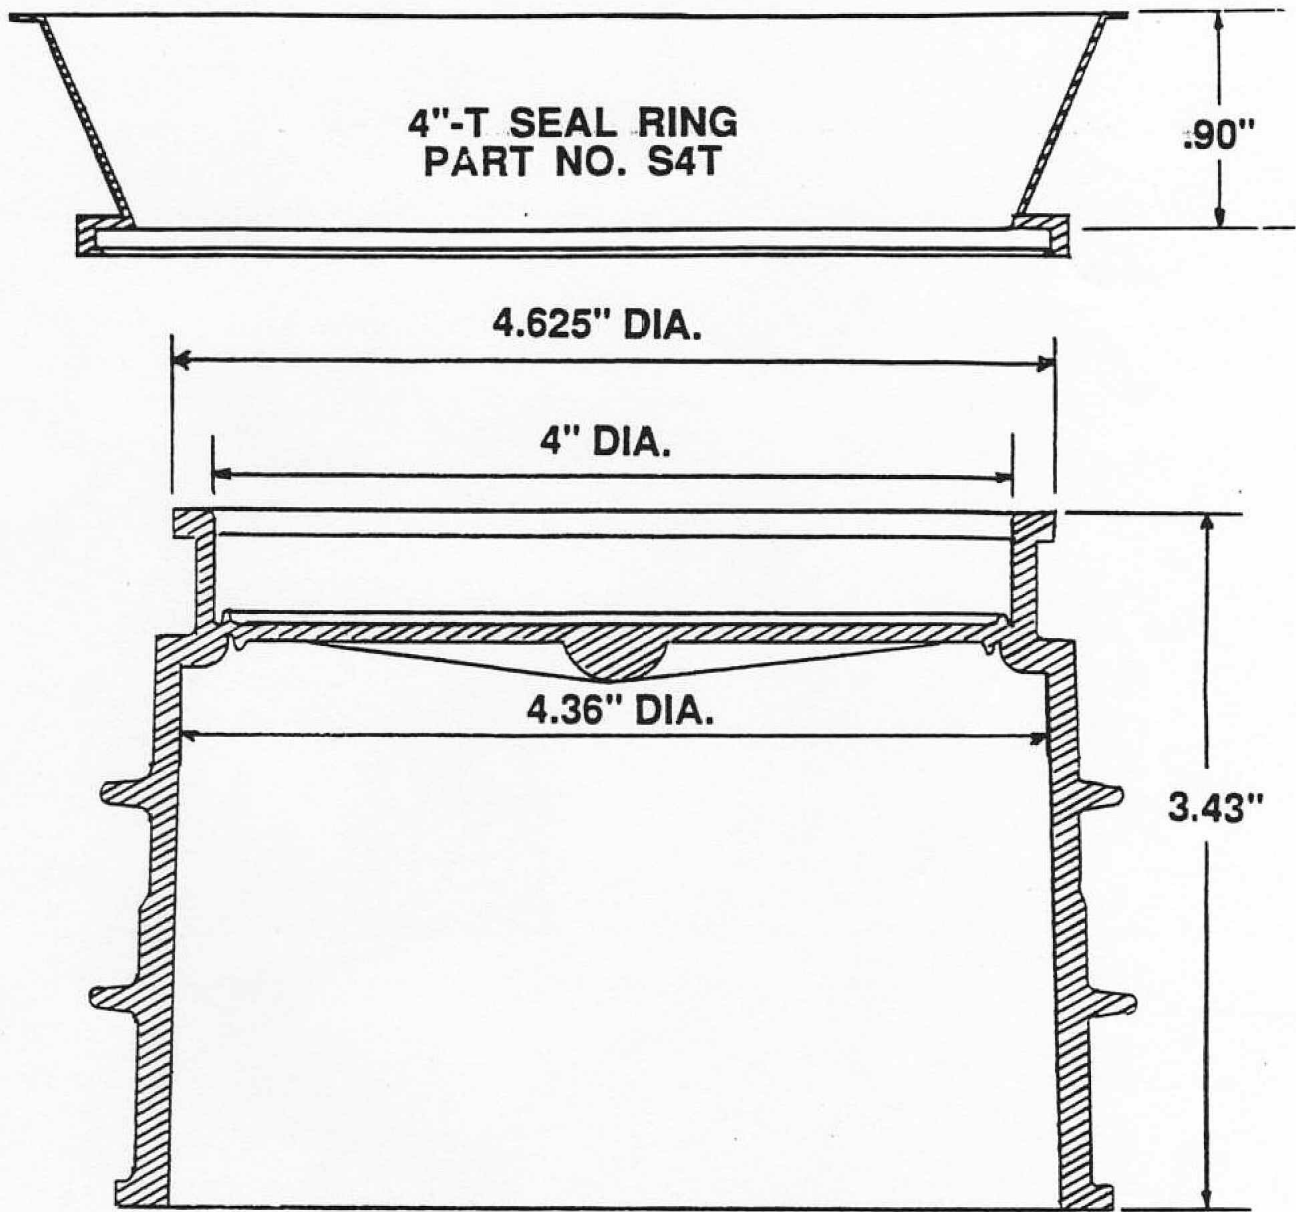

4.35" DUCT TERMINATOR
PART NO. T4350

MEADOW BURKE

(877) 518-7665

MeadowBurke.com