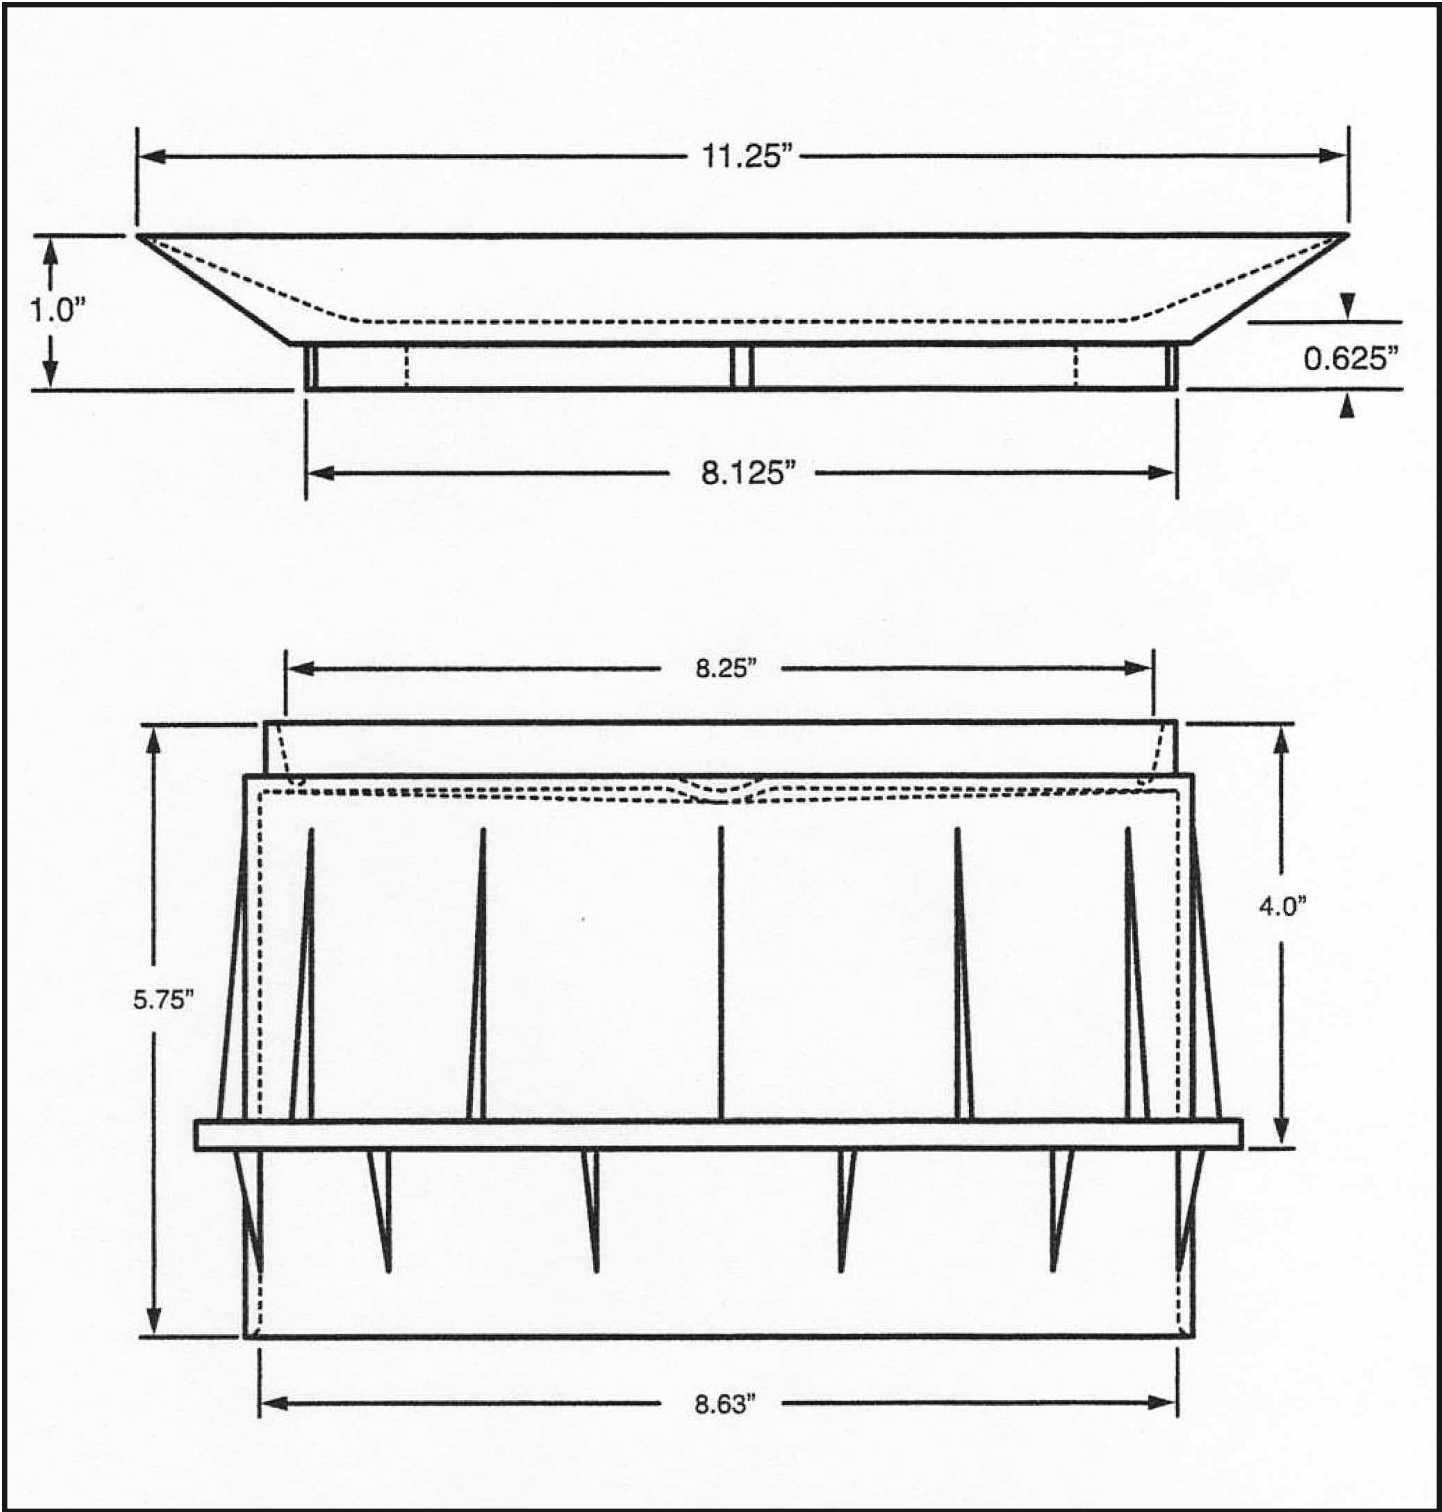

8" DUCT TERMINATOR

PART NO. T8000

MEADOW BURKE

(877) 518-7665

MeadowBurke.com