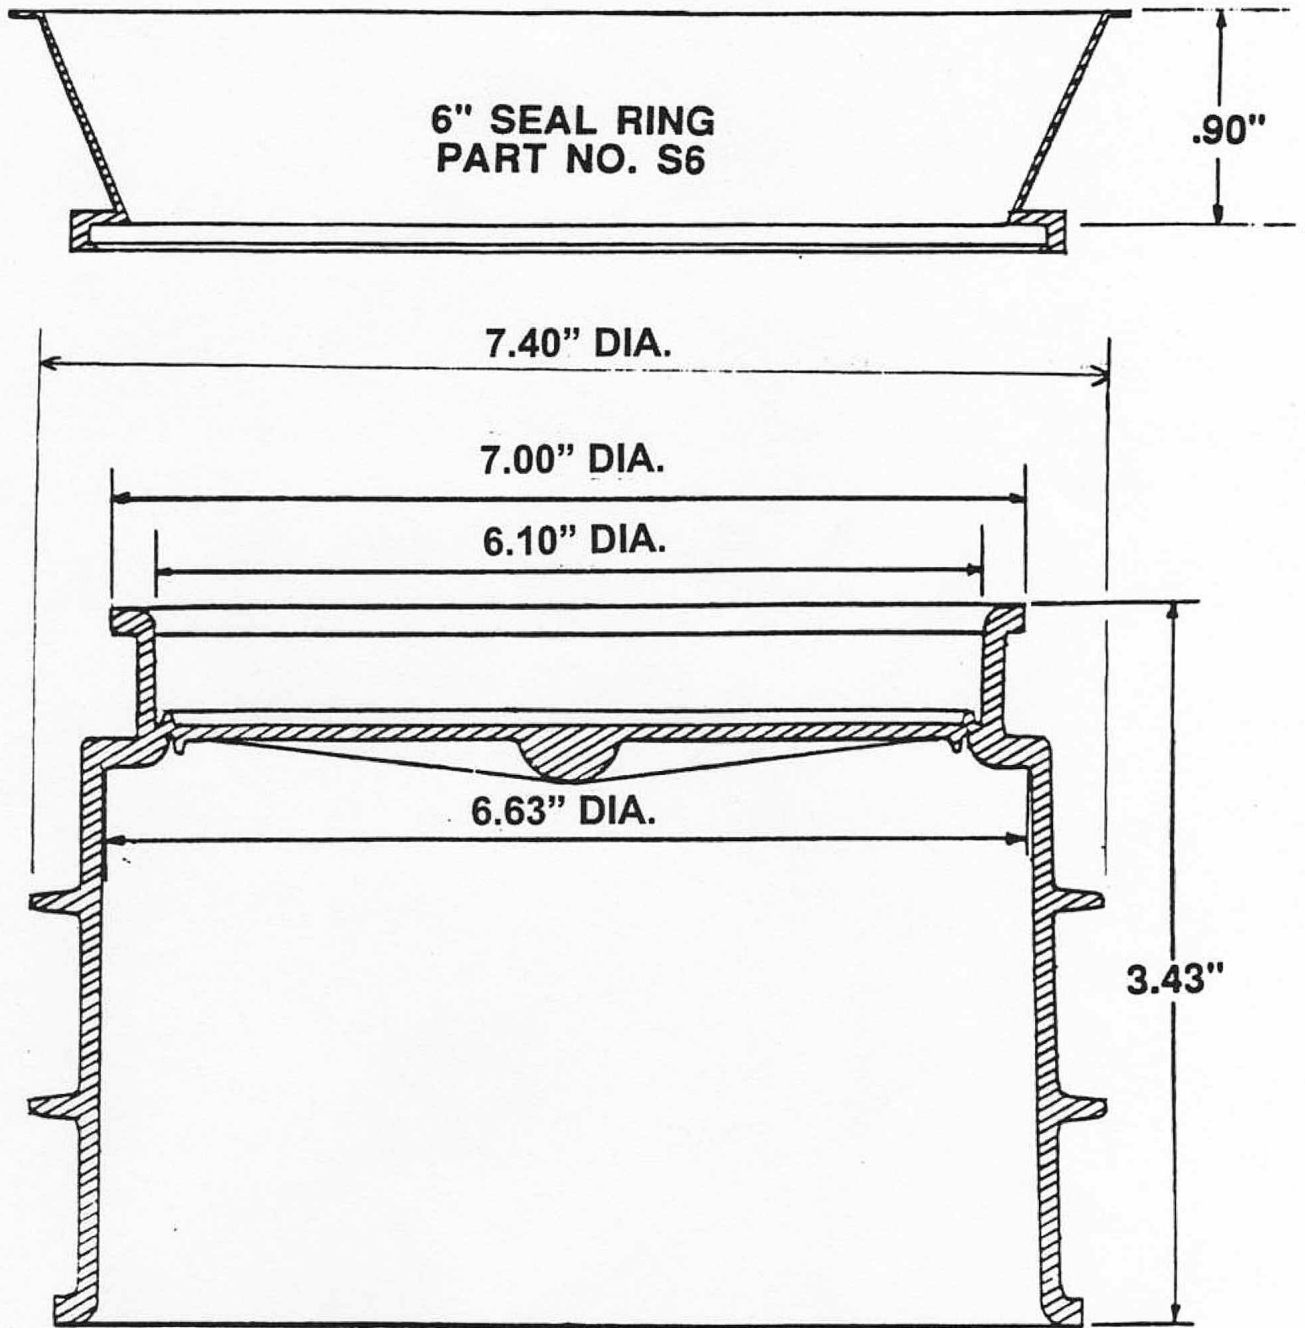

MeadowBurke.com

**5" DUCT TERMINATOR**  
PART NO. T5001

**MEADOW BURKE**

(877) 518-7665

MeadowBurke.com

**6" DUCT TERMINATOR**  
PART NO. T6000

**MEADOW BURKE**

(877) 518-7665