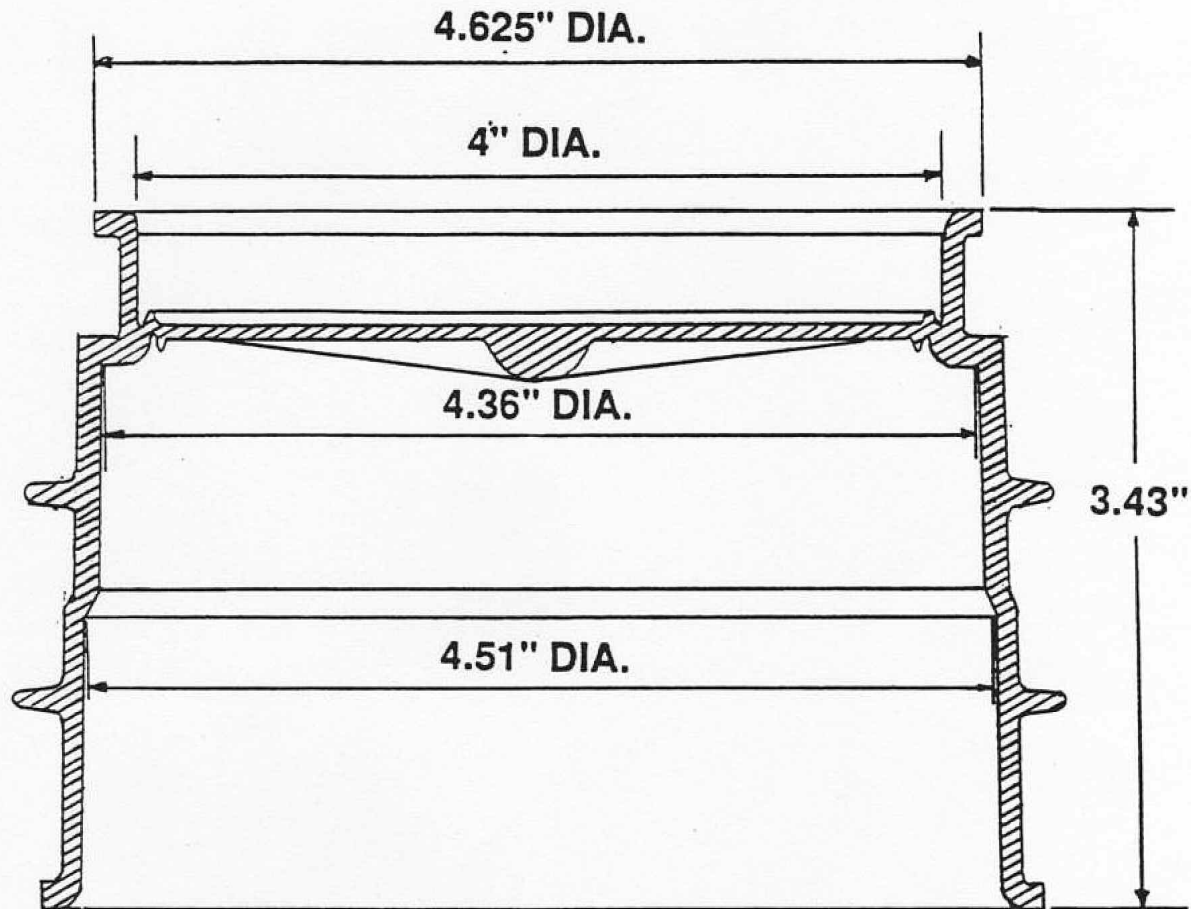

MeadowBurke.com

**4.35" DUCT TERMINATOR**  
PART NO. T4350

**MEADOW BURKE**

(877) 518-7665

MeadowBurke.com

**4.35/4.5" DUCT TERMINATOR**  
PART NO. T4351

**MEADOW BURKE**

(877) 518-7665