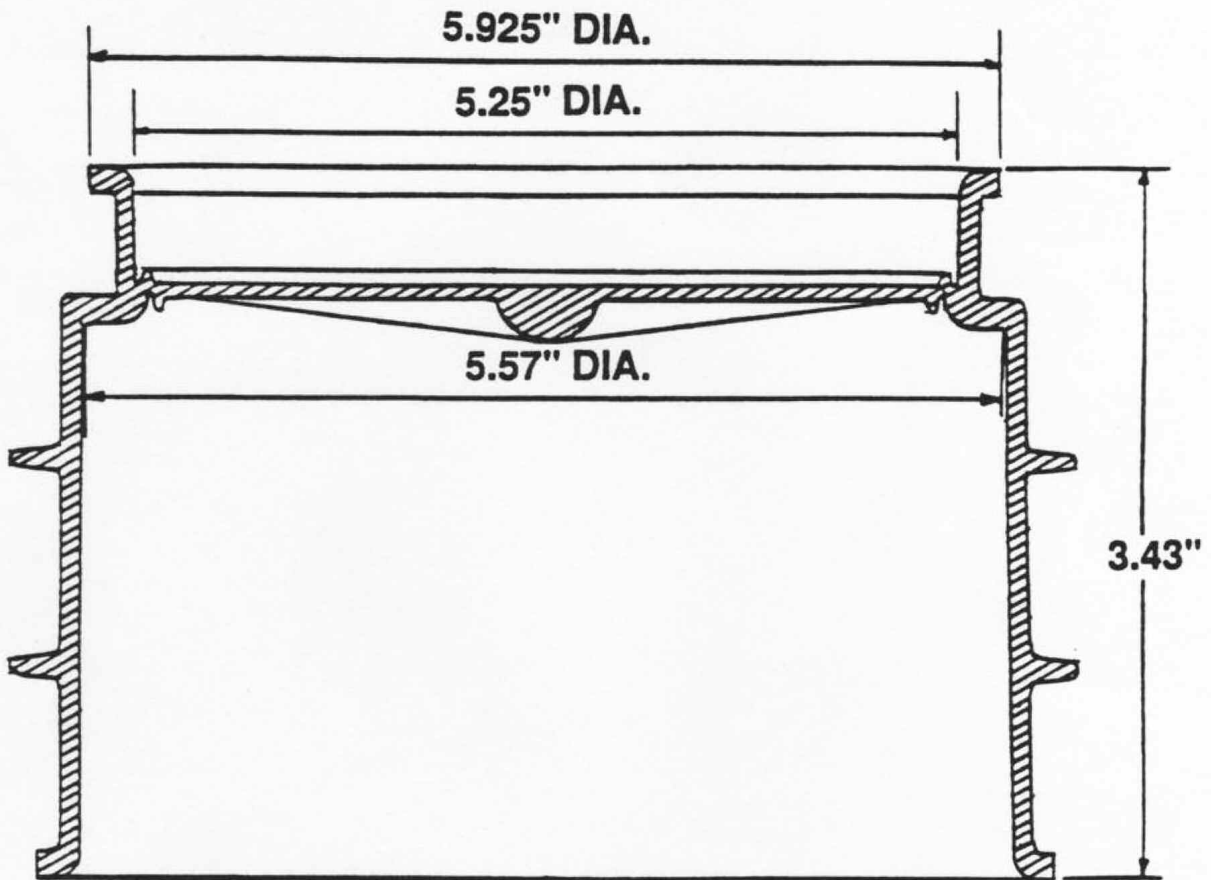

5" DUCT TERMINATOR
PART NO. T5001

MEADOW BURKE

(877) 518-7665

MeadowBurke.com