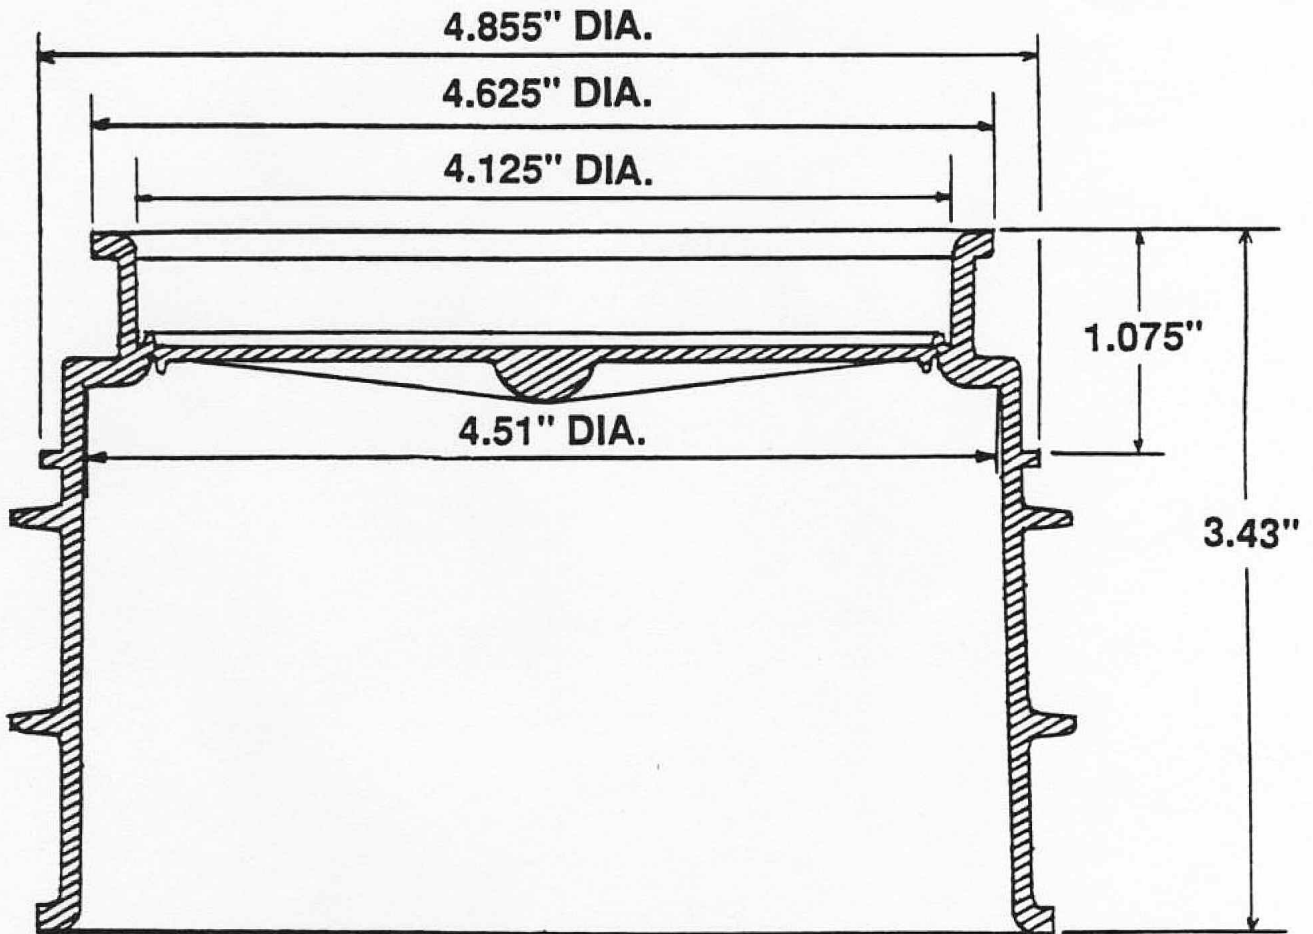

4.5" DUCT TERMINATOR
PART NO. T4501

MEADOW BURKE

(877) 518-7665

MeadowBurke.com