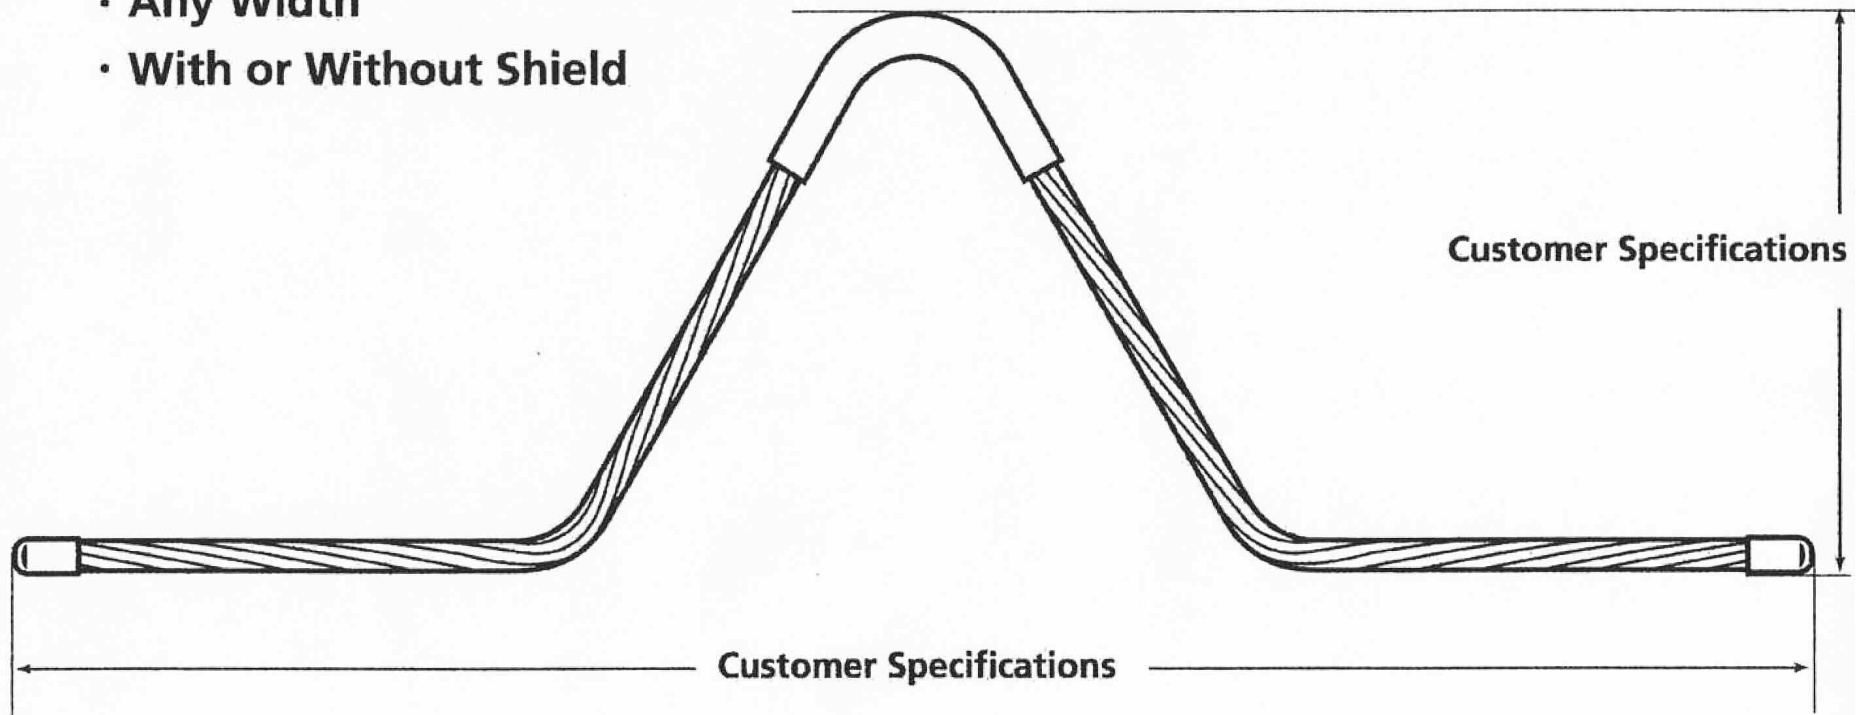

MB

PULLING IRON

PART NO. BPI-1

MEADOW BURKE

(877) 518-7665

MeadowBurke.com

Custom Pulling Iron

- Any Height
- Any Width
- With or Without Shield