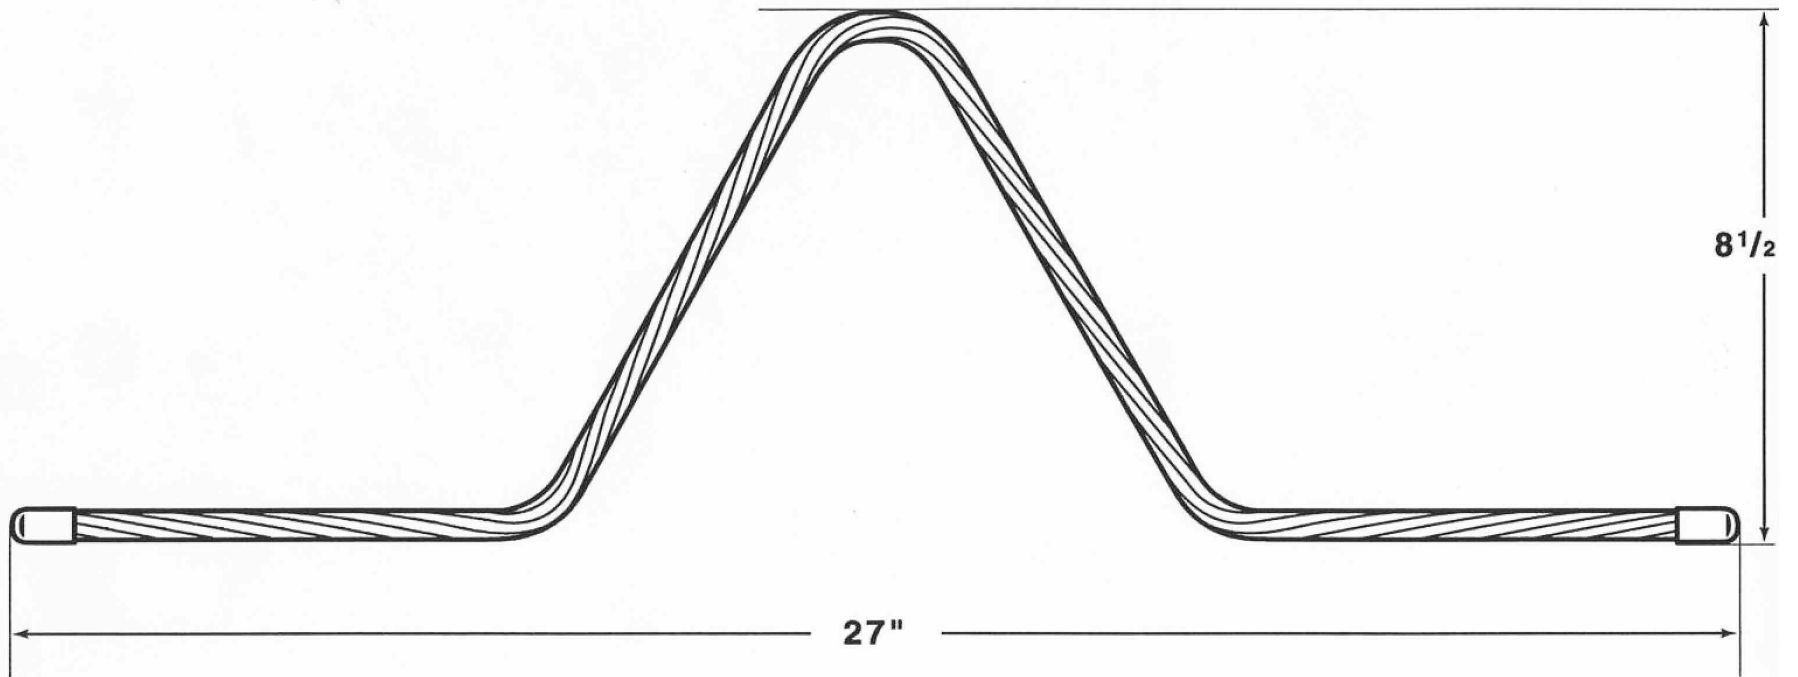

PULLING IRON

PART NO. PI122785

MEADOW BURKE

(877) 518-7665

MeadowBurke.com