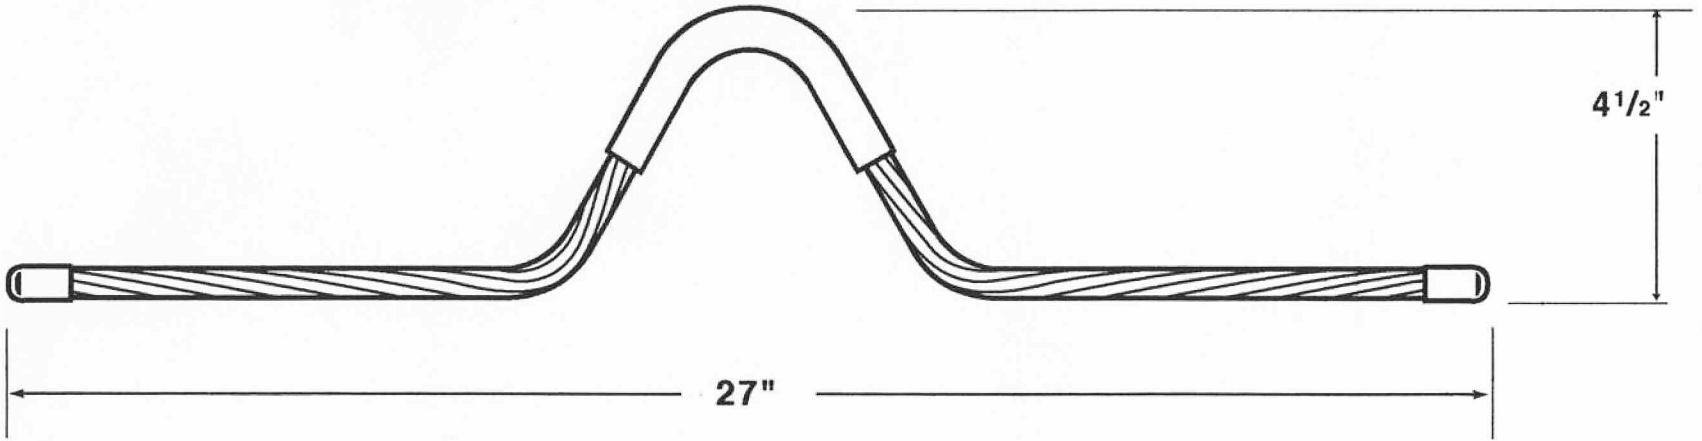

PULLING IRON

PART NO. PI122745S

MEADOW BURKE

(877) 518-7665

MeadowBurke.com