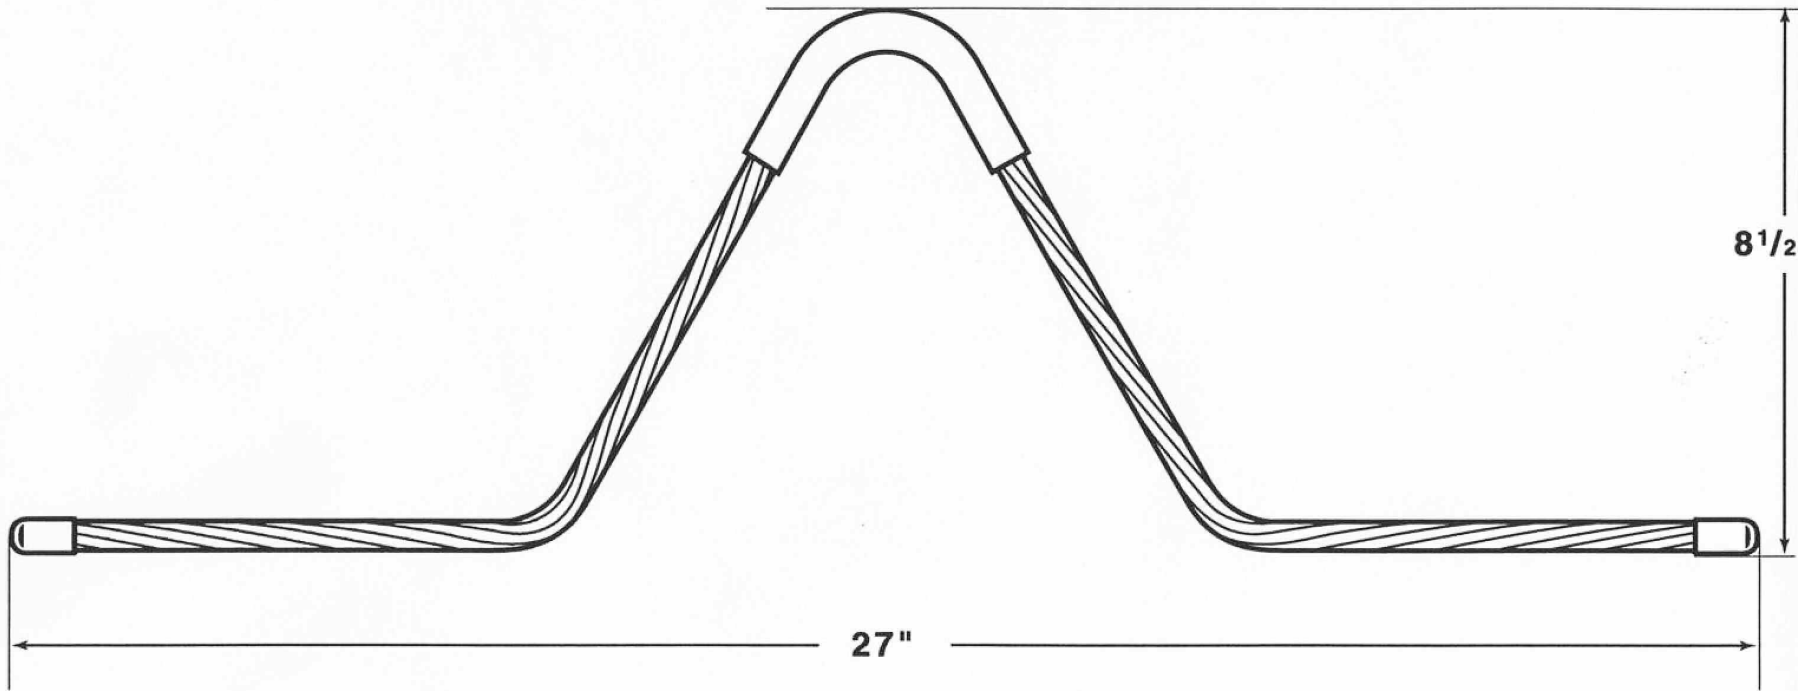

(877) 518-7665

MeadowBurke.com

PULLING IRON

PART NO. PI122785

MEADOW BURKE

(877) 518-7665

MeadowBurke.com

MB