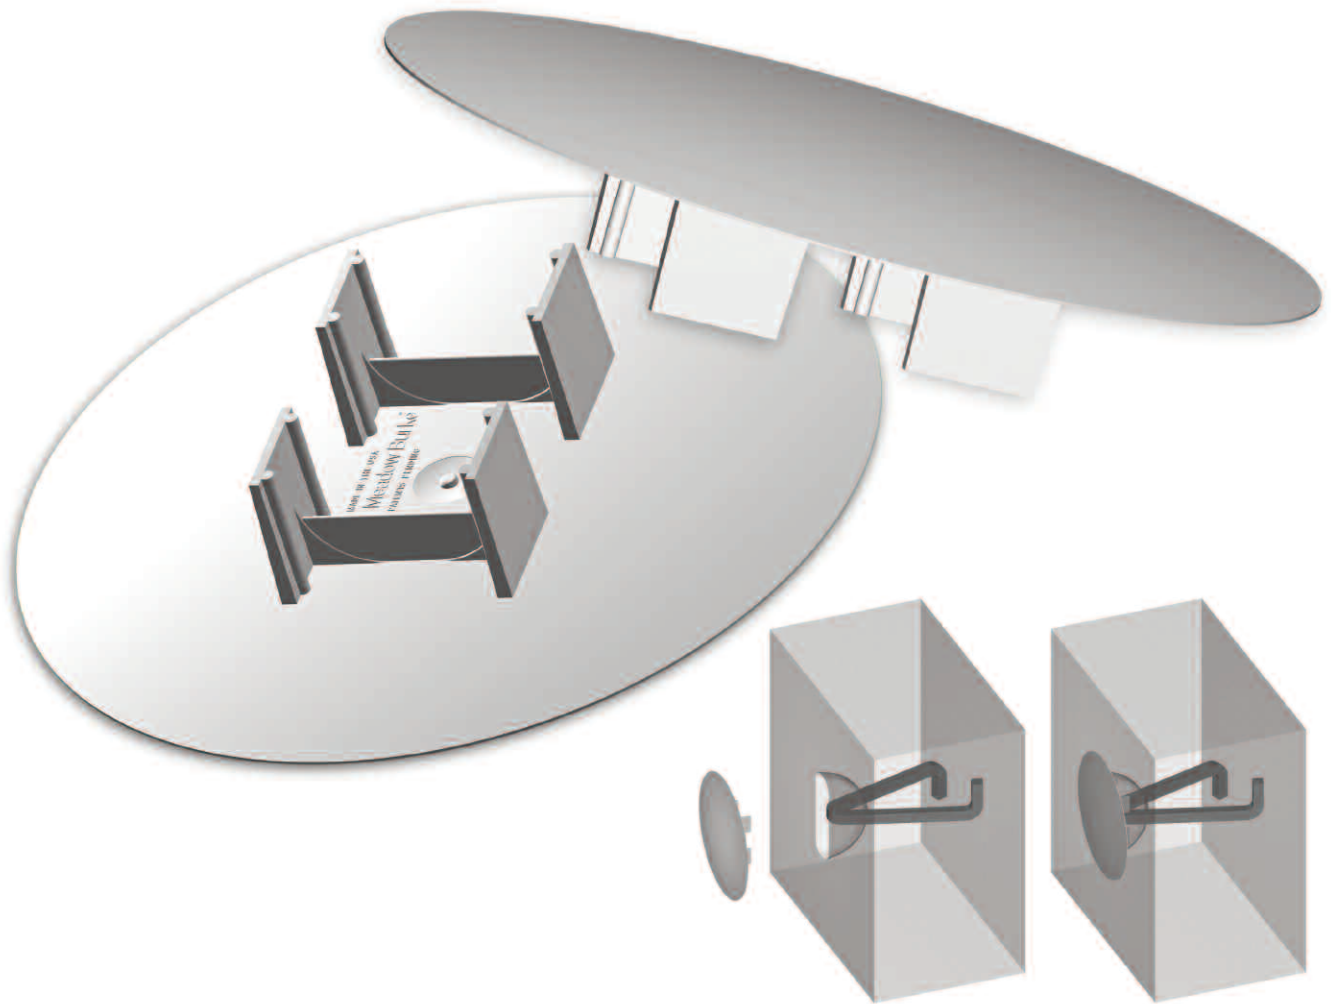

MB SUPER LIFT III PATCH

The MB Super Lift III Patch aesthetically Seals the Super Lift III recess voids in concrete.

There's no need to waste money on time-consuming mortar mix patches when MB Super Lift III Patch can do the same job in less time, with unskilled labor, and at a lower overall cost. MB Super Lift III Patch pops into the Super Lift III recess void and leaves a strong, attractive shield.

MB Super Lift III Patch is precision molded of durable and high-impact plastic, which has the color and texture of concrete and resists assault from manufacturing and environmental chemicals.

Call us today toll free at 877.518.7665 or visit www.MeadowBurke.com.